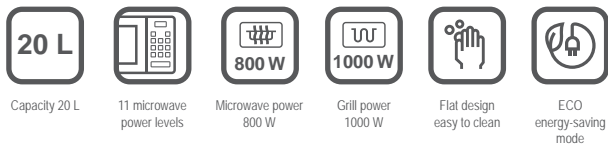

# MICROWAVE

Capacity 20 L

11 microwave power levels

Microwave power 800 W

Grill power 1000 W

Flat design easy to clean

ECO energy-saving mode

## Highlights

- Capacity 20 l
- Type: Microwave & Grill
- Electronic control
- ECO function
- 8 automatic programmes inc. time & weight defrost
- 11 levels of microwave power
- Straight design easy to clean

## Technical Specification

- Capacity 20 L
- Type: Microwave & Grill
- Electronic control
- Microwave power 800 W
- Grill power 1000 W
- 8 automatic programs inc. time & weight defrost
- 11 levels of microwave power
- Defrost function
- Timer function and clock
- Child lock
- Cavity lighting
- ECO function
- Cavity: painted grey; 306 mm x 304 mm x 205 mm
- Power 1270 W